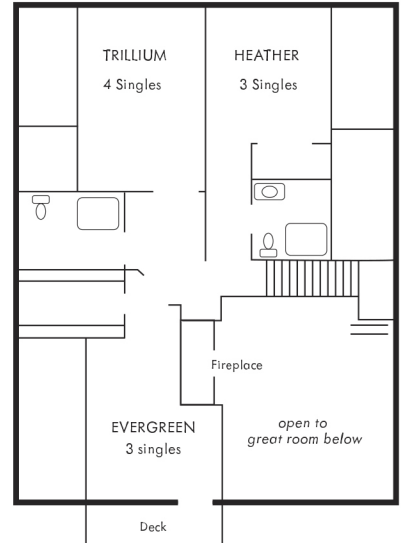

PINES LODGE

6 bed / 5.5 bath • Sleeps up to 19 • Meeting & dining for up to 30

GROUND FLOOR

UPPER FLOOR

Any 2 single beds can be combined to create 1 king