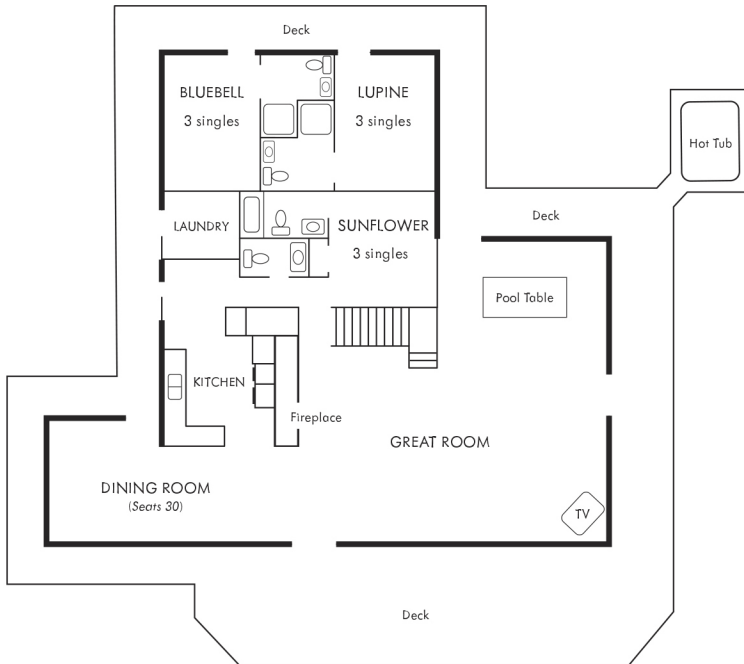

PINES LODGE

6 bed / 5.5 bath • Sleeps up to 19 • Meeting & dining for up to 30

GROUND FLOOR

UPPER FLOOR

Any 2 single beds can be combined to create 1 king