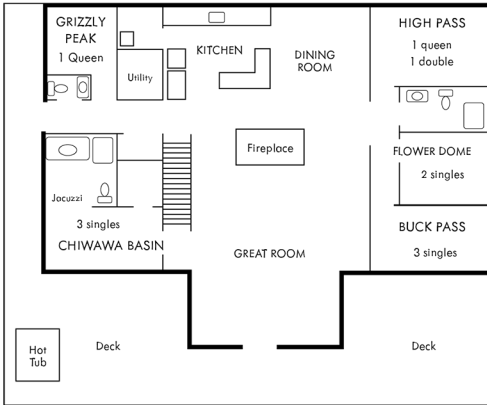

TRAILHEAD LODGE

5 bed / 3.5 bath • Sleeps up to 20

GROUND FLOOR

UPPER FLOOR