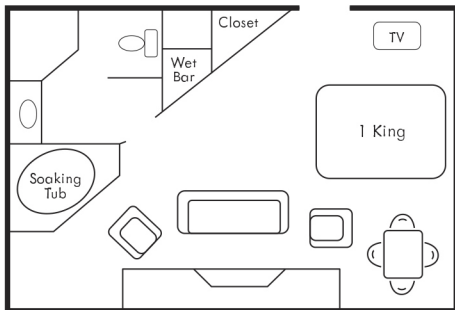

BEAVER CREEK LODGE

Dining and Meeting Facility • Perfect for all types of events • Day Use

GROUND FLOOR

UPPER FLOOR

Luxury Suites • Sleeps 2

NW TERRITORY & MOUNTAIN RETREAT SUITES

ASPENGLOW SUITE