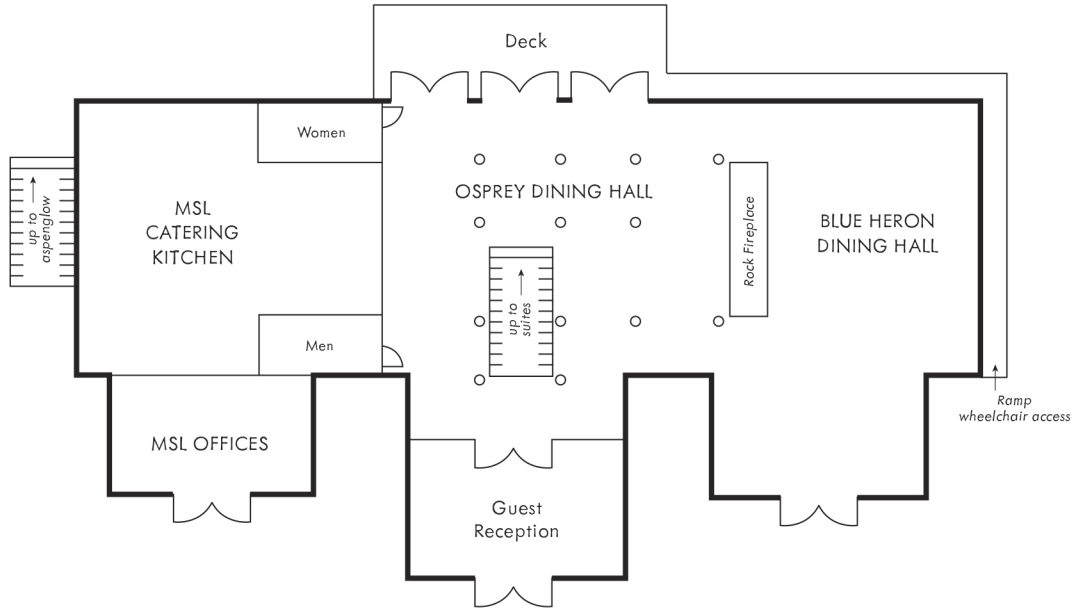

BEAVER CREEK LODGE

Dining and Meeting Facility • Perfect for all types of events • Day Use

GROUND FLOOR

UPPER FLOOR

Luxury Suites • Sleeps 2

NW TERRITORY & MOUNTAIN RETREAT SUITES

ASPENGLOW SUITE