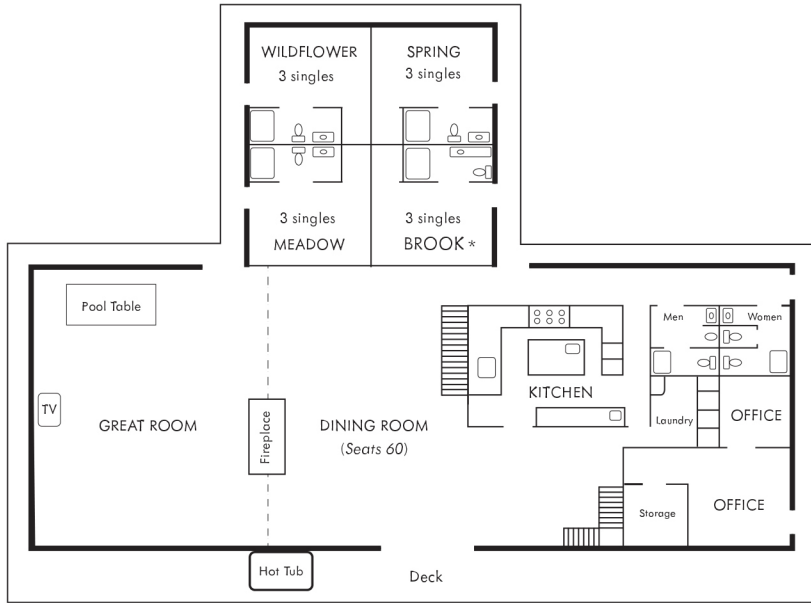

PONDEROSA LODGE

6 bed / 6 bath • Sleeps up to 28 • Meeting space for up to 80 • Dining for up to 60

GROUND FLOOR

* wheel chair accessible

UPPER LOFT

Any 2 single beds can be combined to create 1 king