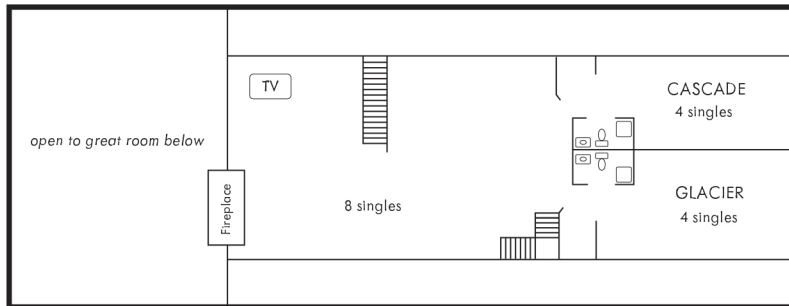

PONDEROSA LODGE

6 bed / 6 bath • Sleeps up to 28 • Meeting space for up to 80 • Dining for up to 60

GROUND FLOOR

* wheel chair accessible

UPPER LOFT

Any 2 single beds can be combined to create 1 king