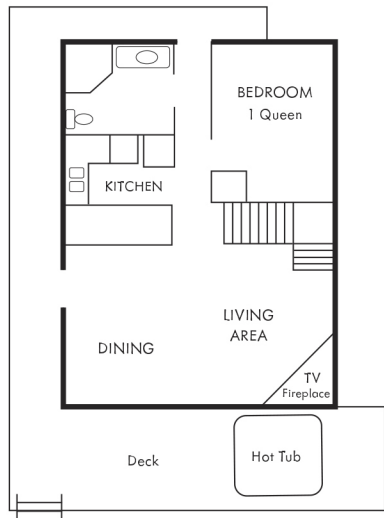

# ALPINE & ASPEN CABINS

1 bed / 1 bath • Sleeps up to 6

**GROUND FLOOR**

**UPPER LOFT**

*Any 2 single beds can be combined to create 1 king*